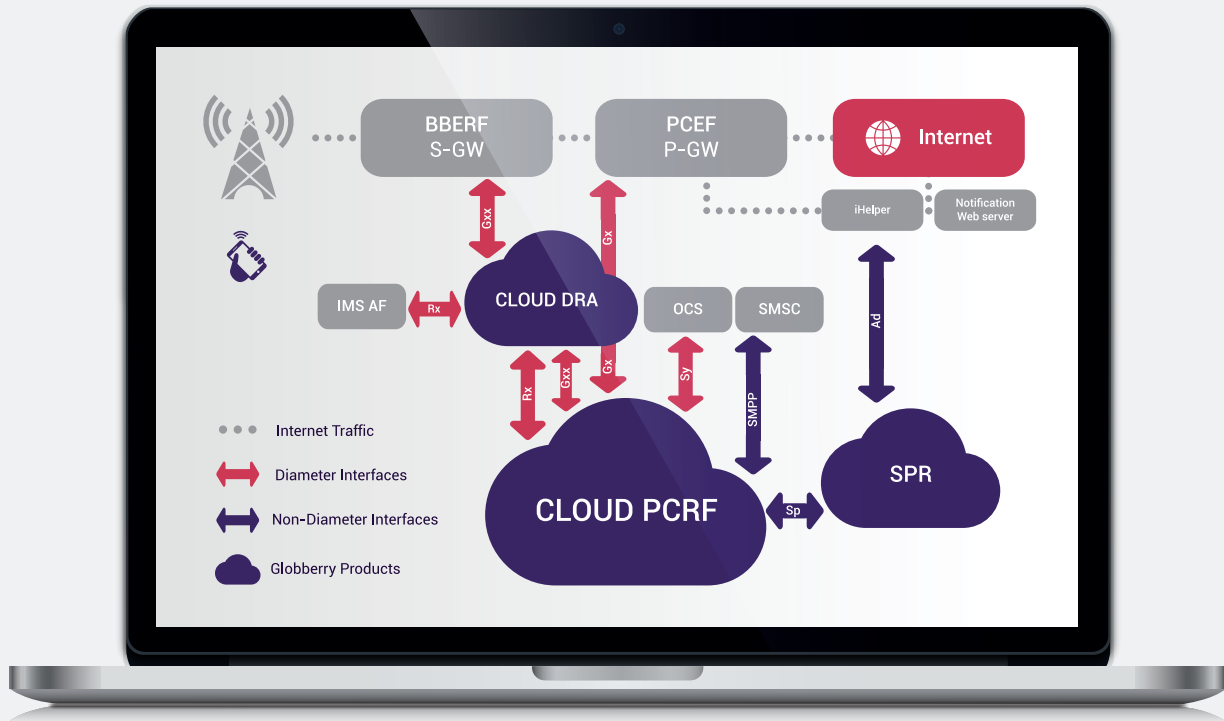

POLICY MANAGEMENT SUITE

TAKE YOUR BSS EASY

Components

Policy and Charging Rule Function (PCRF)

Service provider class system for managing the subscriber's individual and group Internet access policies in the operator's networks

Subscriber Profile Repository (SPR)

Subscriber data storage of the telecom operator's Policy and Charging Control framework

Diameter Routing Agent (DRA)

Scalable tool for Diameter message distribution and routing for various signaling flows of the CSP networks

- **Ease of Policy Administration**

Simple management UI for creation of policy rules and signaling flows, allowing shorter time to market new products

- **Cloud Ready**

Policy Management Suite products are built based on microservice architecture and are ready for deployment in hybrid cloud

Start launching new products faster

Globberry Policy management suite is pre integrated, quick to deploy and easy to manage. You will be able to configure new products way faster and respond to competition by supporting innovative business models: bill shock prevention, sponsored data offerings, QoS and bandwidth shaping, MVNO dedicated policies and many more.